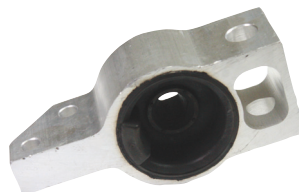

FAST NEWS!

New items
AVAILABLE IN STOCK!

July 2019

NEW

• **20010**
Suspension arm
bush

SUITABLE
FORD MONDEO V 14>

O.E. no.
DG9C-3A053-ANZ

NEW

• **2974**
Suspension arm
bush

SUITABLE
AUDI TT 06>

O.E. no.
8J0 199 231

NEW

• **3623**
Wheel hub

SUITABLE
ALFA 147 01> 156 97>06

O.E. no.
60652014

NEW **40495**
Manual fuel pump