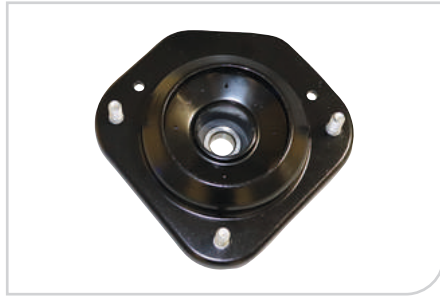

51726SHJA01

NEW ● **53704**
Top Strut Mounting

SUITABLE:
CHEVROLET EPICA (KL1_), EVANDA 05>

96422462

NEW ● **53706**
Top Strut Mounting

SUITABLE:
HONDA CR-V II 01>06 CIVIC VII 99>06
STREAM 01>

51726S5A002

NEW ● **53707**
Top Strut Mounting

SUITABLE:
CHRYSLER NEON 94>

4626182

NEW ● **53708**
Top Strut Mounting

SUITABLE:
TOYOTA CAMRY 83>88 CARINA III/IV 83>88 COROLLA 83>89

4860912151 / 4860920060

NEW ● **53709**
Top Strut Mounting

SUITABLE:
HONDA CR-V II 01>06 CIVIC VII 99>06 FR-V 05>

51920-S6M-004 / 51920-S5A-004

NEW ● **53711**
Top Strut Mounting

SUITABLE:
DODGE CALIBER 06>; JEEP COMPASS I 06>; JEEP PATRIOT 08>

5105822AB

NEW ● **53712**
Top Strut Mounting

SUITABLE:
NISSAN X-TRAIL 01>

55264-8H500