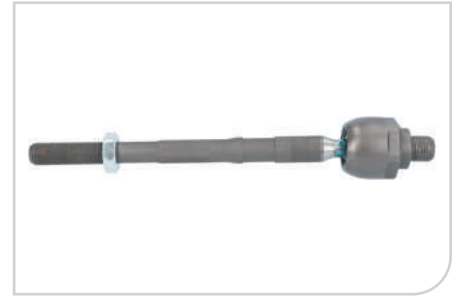

NEW ● **AX7097**
Tie Rod Axle Joint

SUITABLE:
HONDA CIVIC VIII 05>

53610SNBJ01

NEW ● **AX7098**
Tie Rod Axle Joint

SUITABLE:
**RENAULT CAPTUR 13> CLIO IV 13>
CLIO V GRANDTOUR 13> KOLEOS II
16> ZOE 12>**

48 52 113 75R / 48 52 110 71R