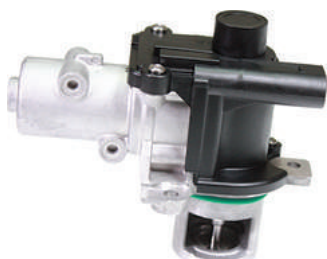

NEW

90080
EGR Valve

SUITABLE:
**DACIA DUSTER 10> LOGAN 04>
LOGAN MCV 07> SANDERO
08>12;NISSAN MICRA III 03>10**

82 00 561 269 / 82 00 550 361