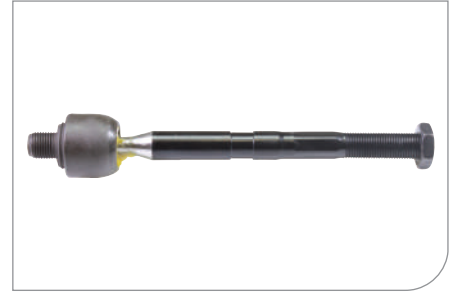

SUITABLE
PEUGEOT 406 95>04

O.E. no.
3812.C3 / 3812.C4

NEW **AX7061**
Axial joint

SUITABLE
**CHEVROLET MALIBU 12>;OPEL
INSIGNIA A 08>**

O.E. no.
13332651 / 1609181

NEW **AX7062**
Axial joint

SUITABLE
**HYUNDAI I30 07>;KIA CEE'D 07>;KIA
CEE'D 13>**

O.E. no.
56540-A6000

NEW **BD5044**
Stab. bar link

SUITABLE
MCD VIANO 03> VITO 03>

O.E. no.
A639 320 08 89

NEW **BR2617**
Suspension arm

SUITABLE
KIA SOUL I 09>

O.E. no.
54501-2K600

NEW **BR2618**
Suspension arm