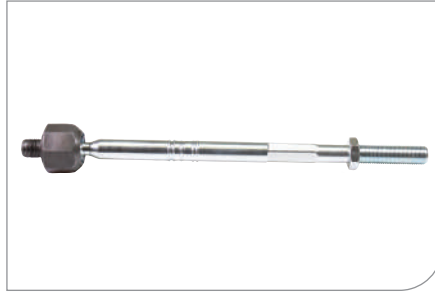

SUITABLE
PEUGEOT 406 95>04

O.E. no.
3812.C3 / 3812.C4

NEW **AX7061**
Axial joint

SUITABLE
**CHEVROLET MALIBU 12>;OPEL
INSIGNIA A 08>**

O.E. no.
13332651 / 1609181

NEW **AX7062**
Axial joint

SUITABLE
**HYUNDAI I30 07>;KIA CEE'D 07>;KIA
CEE'D 13>**

O.E. no.
56540-A6000

NEW **BD5044**
Stab. bar link

SUITABLE
MCD VIANO 03> VITO 03>

O.E. no.
A639 320 08 89

NEW **BR2617**
Suspension arm

SUITABLE
KIA SOUL I 09>

O.E. no.
54501-2K600

NEW **BR2618**
Suspension arm