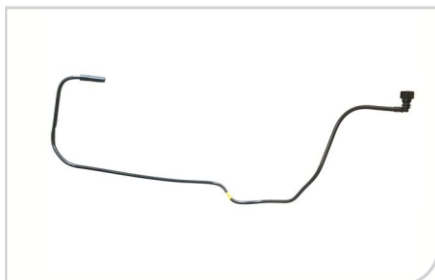

APPLICAZIONI

DACIA LOGAN (LS_), MCV, PICK-UP, EXPRESS 04>

ADATTABILE a O.E.
6001548048 / 8200254361