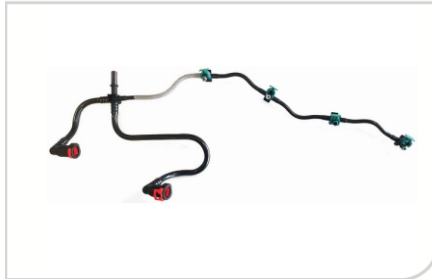

● 45139
Fuel Line

SUITABLE:

CITROEN JUMPER (250) 06>;PEUGEOT BOXER (250) 06>

1473393 / 1795871