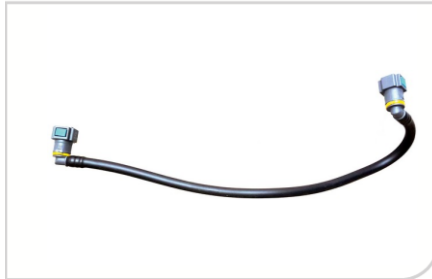

8200934107

● **45158**
Fuel Line

SUITABLE:
DACIA DUSTER 10>;RENAULT CLIO II
(SB0/1/2_, BB0/1/2_, CB0/1/2_) 98>

164461070R / 164464322R

● **45159**
Fuel Line

SUITABLE:
CITROEN C4 (LC_, LA_, LR_) 04> C5
(RC_, RE_, RD_, TD_) 08>;PEUGEOT 308
I (4A_, 4C_, 4E_) 07>