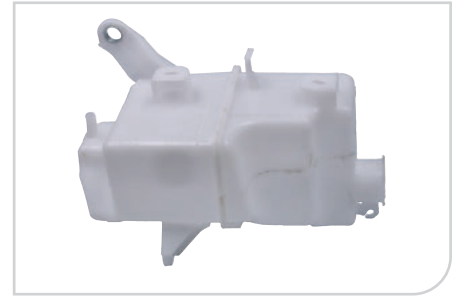

13357140 / 1304036

NEW ● **81509**
Expansion Tank, coolant

SUITABLE:
TOYOTA RAV 4 V (A5, H5) 18>

16470-25050

NEW ● **81787**
Coolant Flange

SUITABLE:
FIAT BRAVA - BRAVO I (182) 95>02 BRAVO II (198) 06> IDEA (350_) 03> MAREA (185) 96>