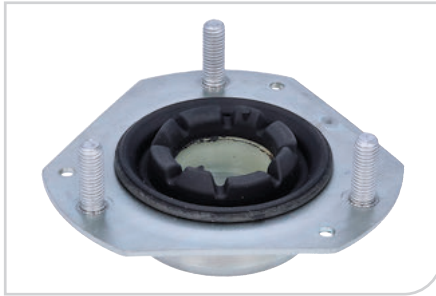

● **20190**
Control Arm-
/Trailing Arm Bush

SUITABLE:
JEEP RENEGADE (BU, B1) 14>

51945318

NEW

● **20204**
Control Arm-
/Trailing Arm Bush

SUITABLE:
CHRYSLER GRAND VOYAGER V
(RT) 07>; LANCIA VOYAGER (RT)
11>

K04766910AL

NEW

● **53771**
Top Strut Mounting

SUITABLE:
FORD RANGER (TKE) 11>

1727657 / 1851621

NEW

● **53772**
Top Strut Mounting

SUITABLE:
FORD ECOSPORT 13>

1858097 / AY113K155B4A

NEW

● **53801**
Top Strut Mounting

SUITABLE:
MINI MINI (F55, F56, F57) 14>

31 30 6 880 365 / 31 30 6 852 432

NEW

● **53905**
Mounting, axle beam

SUITABLE:
SMART FORTWO, CABRIO, COUPÈ (451) 07>

0007662V001

NEW

● **6613**
Anti-Friction Bearing, suspension strut support mounting

SUITABLE:
CITROEN C-CROSSER (EP_VU_) 07> C4 AIRCROSS 12>;DODGE CALIBER 06>;JEEP PATRIOT (MK74) 08>

1673597180 / 5033C4

NEW