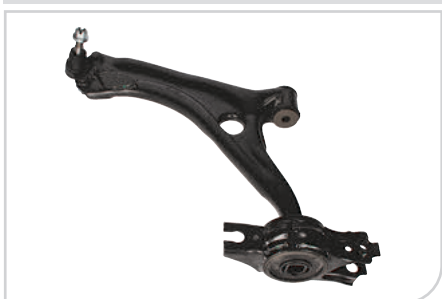

SUITABLE:
CHEVROLET CAPTIVA (C100, C140) 06>;OPEL ANTARA (L07) 06>

96626331

NEW

● **6616**
Anti-Friction Bearing, suspension strut support mounting

SUITABLE:
CHRYSLER SEBRING (JR, ST-22) 01> SEBRING (JS) 07>;DODGE AVENGER II 07>

5171093AC

NEW

● **BR2958**
Track Control Arm

SUITABLE:
BMW SERIE 6 (G32) 17> SERIE 7 (G11, G12) 15>

31 10 6 861 170

NEW ● **BR2959**
Track Control Arm

SUITABLE:
BMW SERIE 6 (G32) 17> SERIE 7 (G11, G12) 15>

31 10 6 861 169

NEW ● **BR3059**
Track Control Arm

SUITABLE:
HONDA CIVIC X (FC_, FK) 17>

51350TBAA01

NEW ● **BR3060**
Track Control Arm

SUITABLE:
HONDA CIVIC X (FC_, FK) 17>

51360TBAA01

NEW ● **BR3061**
Track Control Arm

SUITABLE:
HONDA CIVIC X (FC_, FK) 17>

51350TBAA11

NEW ● **BR3062**
Track Control Arm

SUITABLE:
HONDA CIVIC X (FC_, FK) 17>

51360TBAA11

NEW ● **BR3063**
Track Control Arm

SUITABLE:
HONDA CIVIC X (FC_, FK) 17>

51350-TBAA11

NEW ● **BR3064**
Track Control Arm