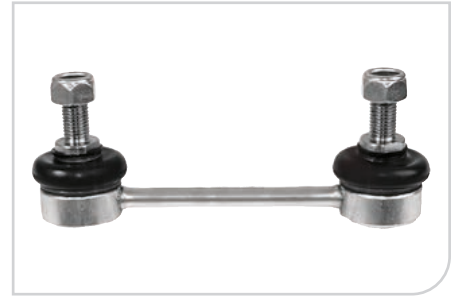

NEW

BX5192

Šipka/spona,
stabilizator

FORD TOURNEO CONNECT I 02>
TRANSIT CONNECT (P65_, P70_, P80_)
02>

1332463 / 2T14-5C486-AG