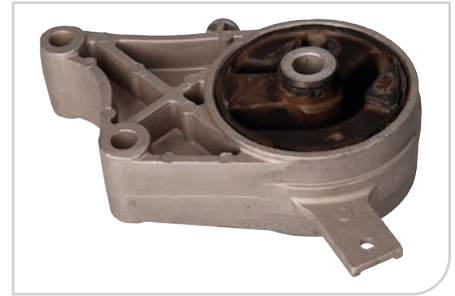

NEW

• **57021**
Engine Mounting

SUITABLE:
OPEL VECTRA C 02>

9156939