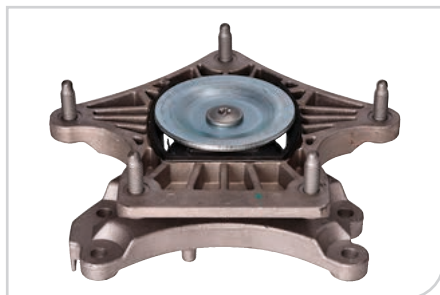

22116859411

NEW

• **57032**
Mounting, manual transmission

SUITABLE:
MCD SPRINTER 3-T/3,5-T/4,6-T/5-T (906) 06>; VW CRAFTER 30-35-50 (2F_, 2E_) 06>

A6392420013

NEW

• **57033**
Engine Mounting

SUITABLE:
AUDI A1 (8X1, 8XA, 8XF, 8XK) 10>; SEAT IBIZA IV (6J1, 6J5, 6J8) 08>

6C0 199 851C

NEW

• **57037**
Mounting, manual transmission

SUITABLE:
MCD CLASSE C (A205, W205, S205) 14> CLASSE S (A217, W222) 13>

2222400000

NEW

• **57040**
Engine Mounting

SUITABLE:
NISSAN QASHQAI (J11, J11_) 14> X-TRAIL (T32) 13>; RENAULT KADJAR 15>

113504BA0A

11

NEW • **57041**
Engine Mounting

SUITABLE:
FORD TOURNEO CUSTOM 12>
TRANSIT 14> TRANSIT CUSTOM 12>

2015369

NEW • **57046**
Engine Mounting

SUITABLE:
OPEL INSIGNIA A (G09) 08>

13322173 / 13312096