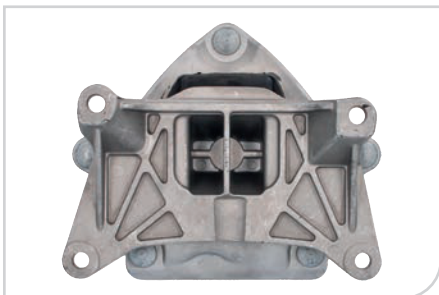

NEW

• **57051**

Mounting,
automatic
transmission

SUITABLE:

**ALFA 145 (930) 94>01;MCD CLASSE C
(A205, W205, S205) 14>;MCD CLASSE
V (W447) 14>**

2052402500

NEW

● **80818**
Oil Cooler, engine
oil