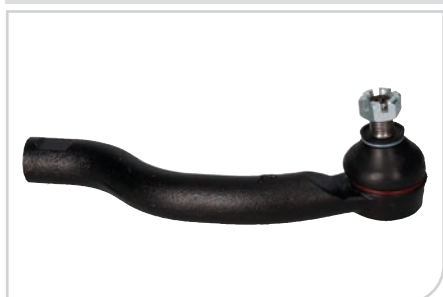

D8640-4EA0A

NEW ● **RS4748**
Tie Rod End

SUITABLE:
FORD MONDEO V 14>

1 802 977 / 5333724

NEW ● **RS4757**
Tie Rod End

SUITABLE:
SUZUKI SWIFT III (SG) 05> SWIFT IV (EY, GY) 10>

48820-68L00

NEW

• **30031**
Joint, propshaft

SUITABLE:
DAIHATSU FERROZA (F300) 88>

437187604 / 437188000000

NEW

• **30038**
Joint, propshaft

SUITABLE:
ISUZU TROOPER (UBS) 83>91;NISSAN
TRADE 96>01;SUZUKI SAMURAI (SJ)
88>

0169053080 / 01905308