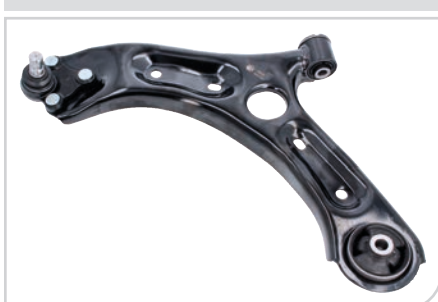

SUITABLE:
OPEL ZAFIRA TOURER C (P12) 11>

013371816 / 013461920

NEW ● **BR3136**
Track Control Arm

SUITABLE:
HYUNDAI TUCSON (TLE) 15>;KIA SPORTAGE (QL, QLE) 15>

54501-F1000

NEW ● **BR3137**
Track Control Arm

SUITABLE:
HYUNDAI TUCSON (TLE) 15>;KIA SPORTAGE (QL, QLE) 15>

54500-D7000

NEW ● **BR3142**
Track Control Arm

SUITABLE:
KIA OPTIMA 15>

54501C1000

NEW ● **BR3143**
Track Control Arm

SUITABLE:
KIA OPTIMA 15>

54500C1000

NEW ● **BX5220**
Rod/Strut, stabiliser

SUITABLE:
VOLVO XC40 (536) 17>

32344015 / 31658405

NEW ● **RD4739**
Tie Rod End

SUITABLE:
CHRYSLER 300 C (LX) 04>;DODGE CHARGER 05>

05142938AB / 5142938AC

NEW

● **RS4739**
Tie Rod End

SUITABLE:

**CHRYSLER 300 C (LX) 04>;DODGE
CHARGER 05>**

05142939AB / 5142939AC

NEW • **55728**
Charger Air Hose

SUITABLE:
KIA RIO IV (YB,SC, FB) 17> STONIC (YB) 17>

282732A320

NEW • **55729**
Charger Air Hose