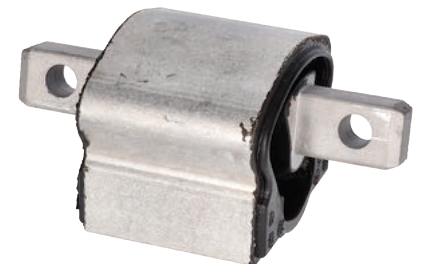

NEW

• **53578**

Engine Mounting

SUITABLE:

MCD CLASSE C (W204, S204, C204) 07> SL (R230) 01>

212 240 08 18 / 220 240 07 18