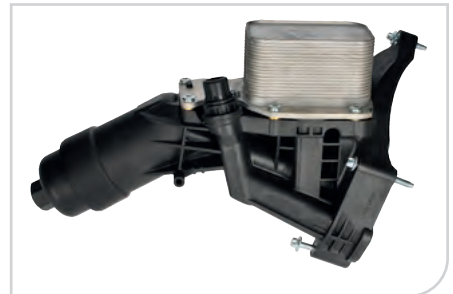

NEW

● **80816**
Oil Cooler, engine
oil

SUITABLE:
BMW SERIE 1 (F20, F21) 11> SERIE 2
(F22, F23, F44, F45, F46) 14> SERIE 6
(G32) 17>

11 42 8 513 965 / 11 42 8 596 283